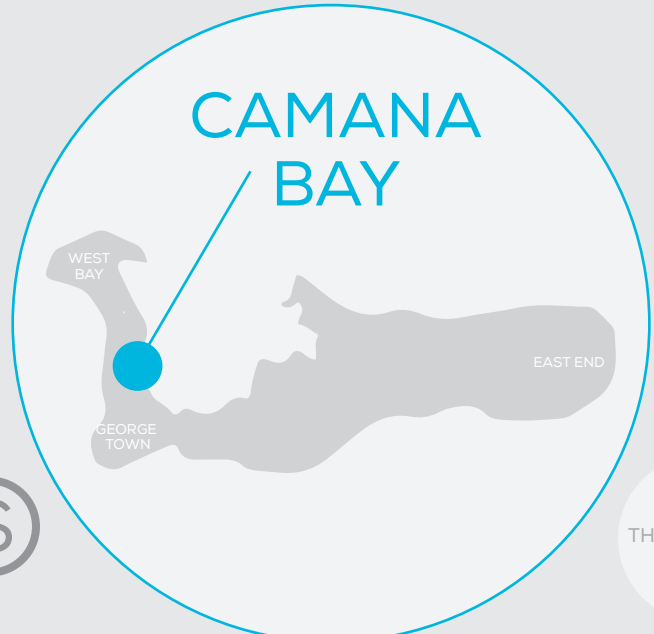

SEVEN MILE BEACH

← TO GEORGE TOWN

TO WEST BAY →

← TO AIRPORT

DIRECTORY

SHOP

- 6E** Audi Cayman Islands
- 1I** Activ Angels
- 4D** Bay Market
- 3J** Bedside Manor
- 3I** Bon Vivant Kitchen Studio
- 3E** Books & Books
- 4A** The Cabana, a Lilly Pulitzer Signature Shop
- 1B** Cayman MAC Store
- 4C** Design Studio
- 1D** De Sunglass Man
- 2F** Digicel
- 2I** Island Company
- 1C** Island Jewellers
- 1I** Little Angels
- 2C** The Music Box
- 1F** NKY
- 1E** NKY Collections
- 1C** Pandora
- 3G** Picture This Studios
- 2M** POLO by NKY
- 2J** Sand Angels
- 4J** Silhouette
- 2L** SOLES Shoe Salon
- 4B** West Indies Wine Company

DINE

- 3K** Abacus
- 4I** The Brooklyn Pizza + Pasta
- 3D** Café del Sol
- 10A** Gelato & Co.
- 1J** Häagen-Dazs
- 2D** Jessie's Juice Bar
- 2N** KARoo
- 4F** The King's Head
- 2K** Lola
- 2R** Mizu Asian Bistro + Bar
- 6D** Petit Paris
- 2S** The Waterfront Urban Diner

- 1A** Regal Camana Bay Stadium 6
- i** Camana Bay Visitor Centre
- S** Security / Lost & Found
- ATM** ATM
- 👁️** The Observation Tower
- 🚻** Restrooms
- 🌿** Interactive Fountains
- P** Parking