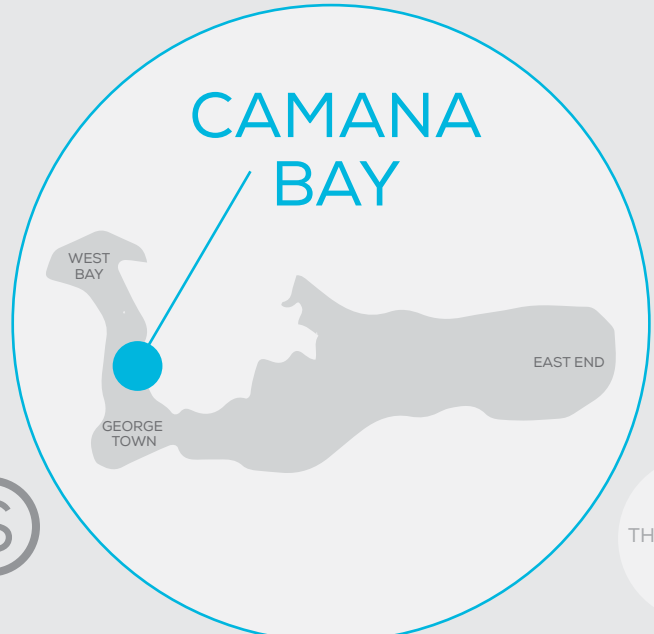

SEVEN MILE BEACH

LACOVIA

WEST BAY ROAD

TO WEST BAY

TO GEORGE TOWN

REGAL BEACH CLUB

MARRIOTT BEACH RESORT

CAYMAN REEF RESORT

BURGER KING

ESSO

WEST BAY ROAD

CAMANA BAY

WEST BAY

GEORGE TOWN

EAST END

RUBIS

HARQUAIL THEATRE

THE NATIONAL GALLERY

WEST BAY ROAD

PEDESTRIAN FOOTPATH FROM SEVEN MILE BEACH

ESTERLEY TIBBETTS HIGHWAY

LAWRENCE BLVD

EMERITUS DRIVE

P

P

MARKET STREET

MARKET STREET

P

P

P

P

TO AIRPORT

P

P

THE CRESCENT

PALM ISLAND

MINERVA

ARTS & RECREATION CENTRE

CAYMAN INTERNATIONAL SCHOOL

CAMANA BAY SPORTS COMPLEX

FESTIVAL GREEN

H

NORTH SOUND