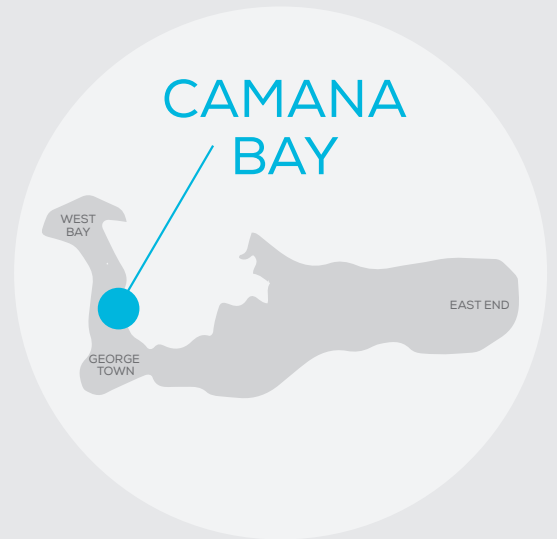

SEVEN MILE BEACH

REGAL BEACH CLUB

MARRIOTT BEACH RESORT

CAYMAN REEF RESORT

LACOVIA

WEST BAY ROAD

WEST BAY ROAD

← TO GEORGE TOWN

TO WEST BAY →

RUBIS

PEDESTRIAN FOOTPATH FROM SEVEN MILE BEACH

BURGER KING

ESSO

LAWRENCE BLVD

ESTERLEY TIBBETTS HIGHWAY

THE RISE

BISMARCKIA WAY

EMERITUS DRIVE

HARQUAIL THEATRE

HELCONIA COURT

FORUM LANE

GARDENIA COURT

THE PASEO

JASMINE COURT

LEGEND

- | | |
|--|--|
|  Camana Bay Visitor Centre |  Bicycle Rack |
|  Security / Lost & Found |  Handicapped Parking |
|  ATM |  AED Defibrillator |
|  The Observation Tower |  Recycling |
|  Restrooms |  Poof the Blue Iguana |
|  Interactive Fountains |  Farmers & Artisans Market (Wednesdays) |
|  Parking | |